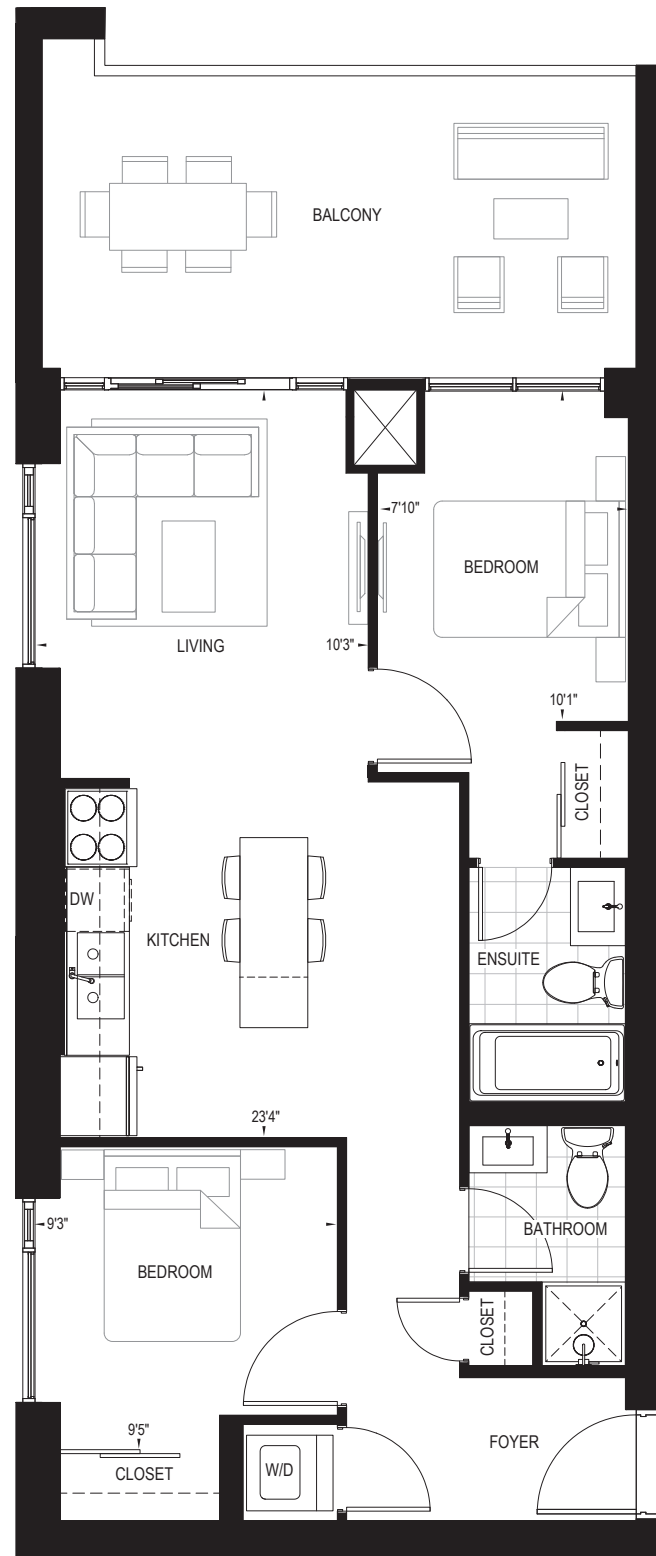

PASSION

2 BEDROOM | 2 BATH | 756 SQ. FT. | 183 SQ. FT. BALCONY

FLOOR 3

FLOOR 2

COLETARA
DEVELOPMENT

AP_{EX}
CONDOS