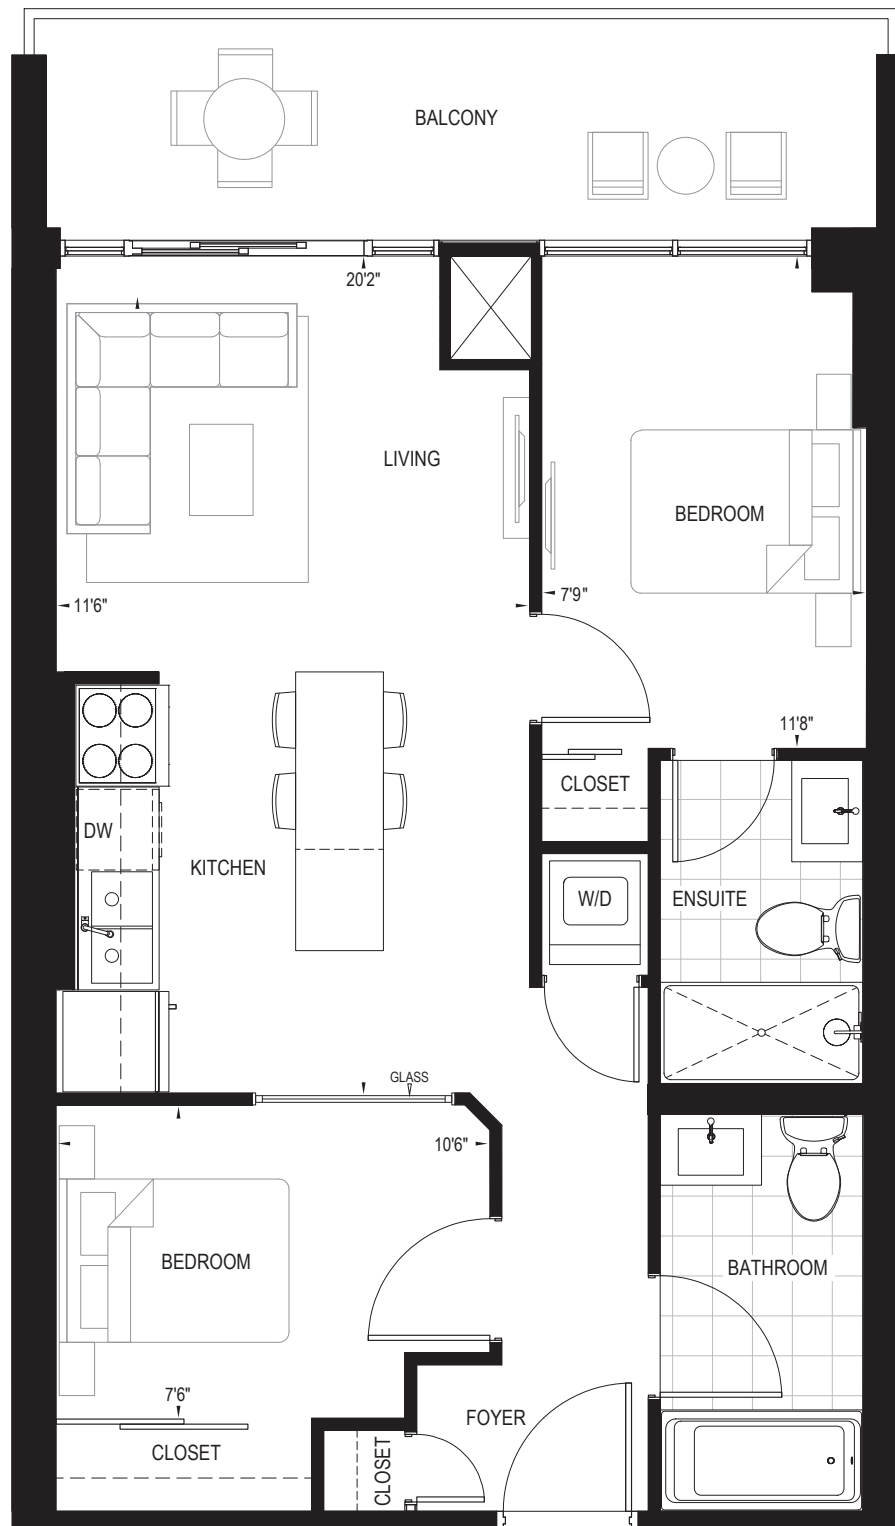

LIVE

2 BEDROOM | 2 BATH | 679 SQ. FT. | 106 SQ. FT. BALCONY

ALTERNATE BALCONIES

182 SQ. FT. BALCONY
SUITES 204, 205, 305 & 306

183 SQ. FT. BALCONY
SUITE 405

COLETARA
DEVELOPMENT

AP_{EX}
CONDOS