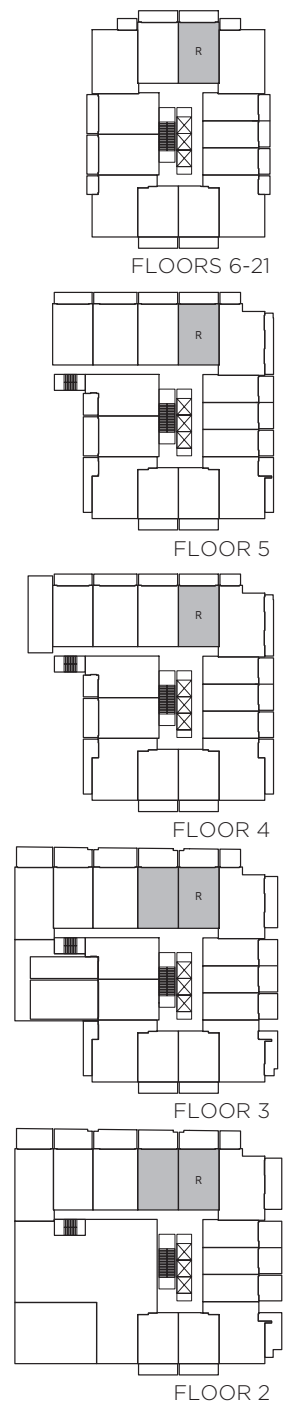

LIVE

2 BEDROOM | 2 BATH | 679 SQ. FT. | 106 SQ. FT. BALCONY

ALTERNATE BALCONIES

182 SQ. FT. BALCONY
SUITES 204, 205, 305 & 306

183 SQ. FT. BALCONY
SUITE 405

COLETARA
DEVELOPMENT

AP_{EX}
CONDOS