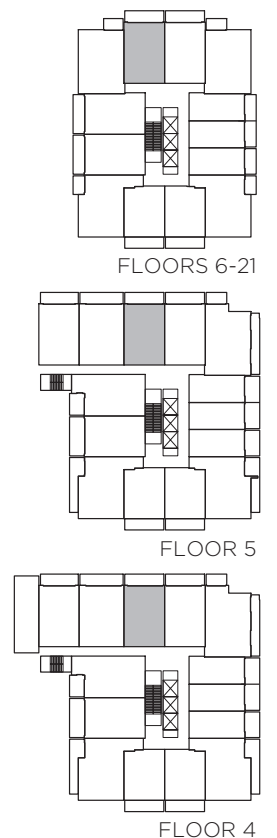

INSPIRE

2 BEDROOM | 2 BATH | 679 SQ. FT. | 106 SQ. FT. BALCONY

ALTERNATE BALCONIES

188 SQ. FT. TERRACE
SUITE 404

COLETARA
DEVELOPMENT

AP_{EX}
CONDOS