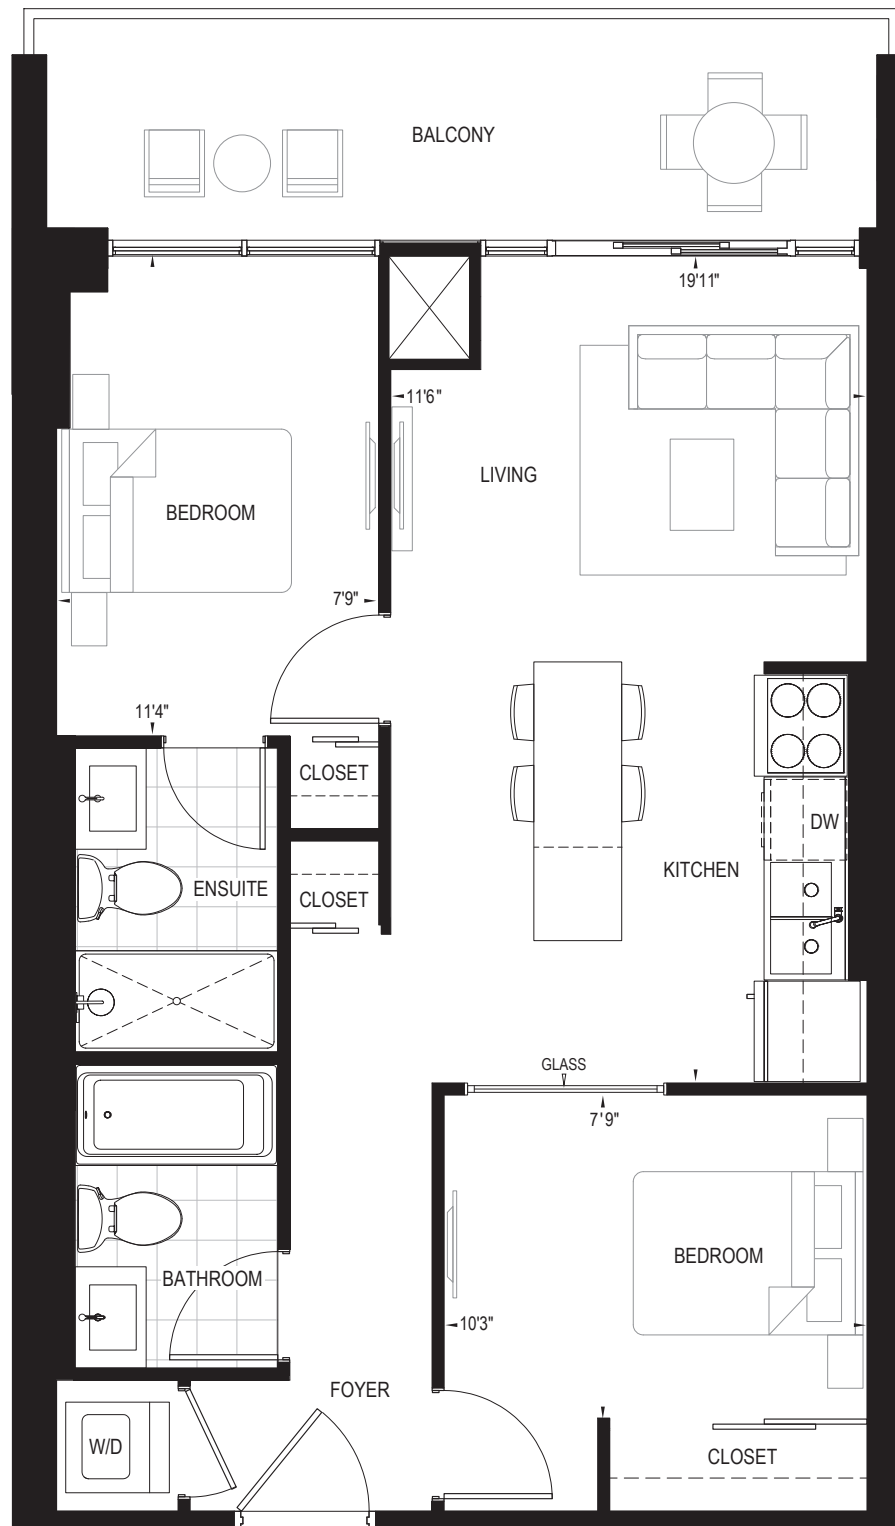

INSPIRE

2 BEDROOM | 2 BATH | 679 SQ. FT. | 106 SQ. FT. BALCONY

ALTERNATE BALCONIES

188 SQ. FT. TERRACE
SUITE 404

COLETARA
DEVELOPMENT

AP_{EX}
CONDOS