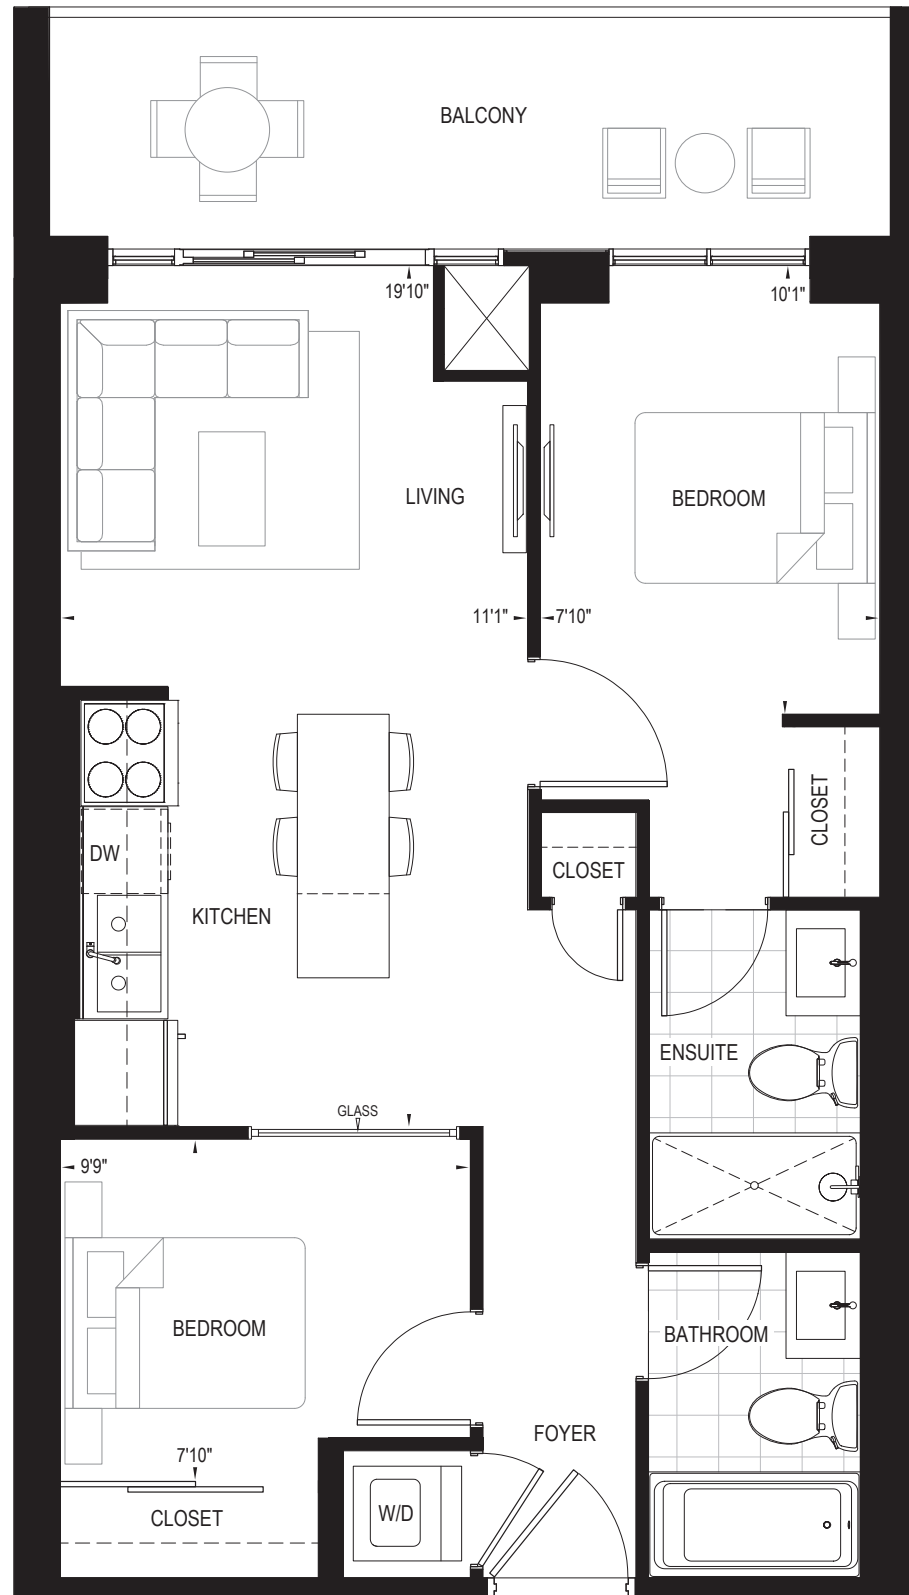

FOCUS

2 BEDROOM | 2 BATH | 664 SQ. FT. | 187 SQ. FT. BALCONY

FLOOR 3

FLOOR 2

COLETARA
DEVELOPMENT

APEX
CONDOS