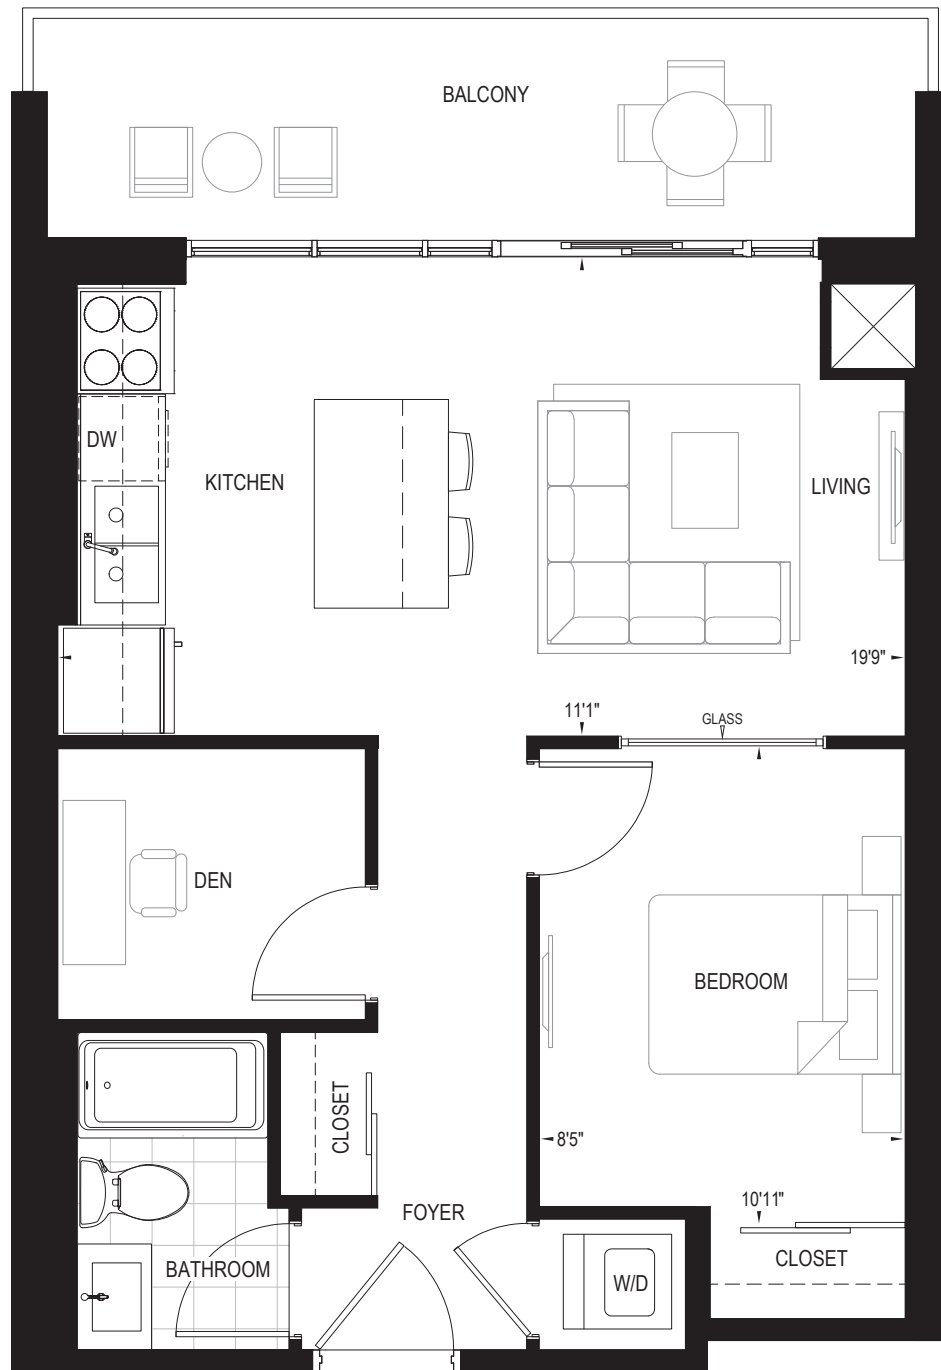

ENERGY

1 BEDROOM + DEN | 1 BATH | 562 SQ. FT. | 106 SQ. FT. BALCONY

COLETARA
DEVELOPMENT

APEX
CONDOS