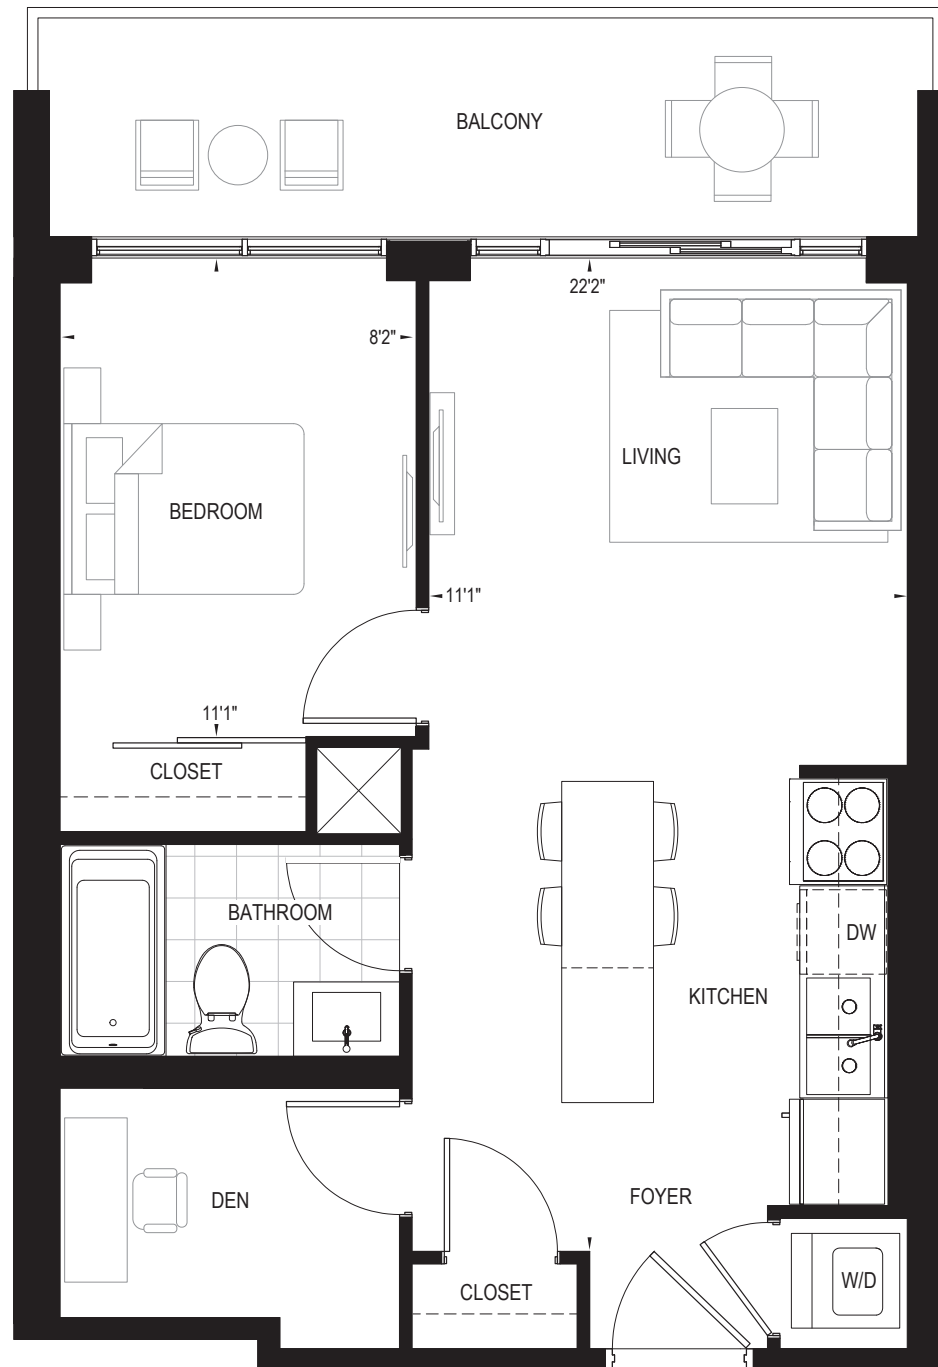

DESIRE

1 BEDROOM + DEN | 1 BATH | 562 SQ. FT. | 106 SQ. FT. BALCONY

COLETARA
DEVELOPMENT

AP_{EX}
CONDOS