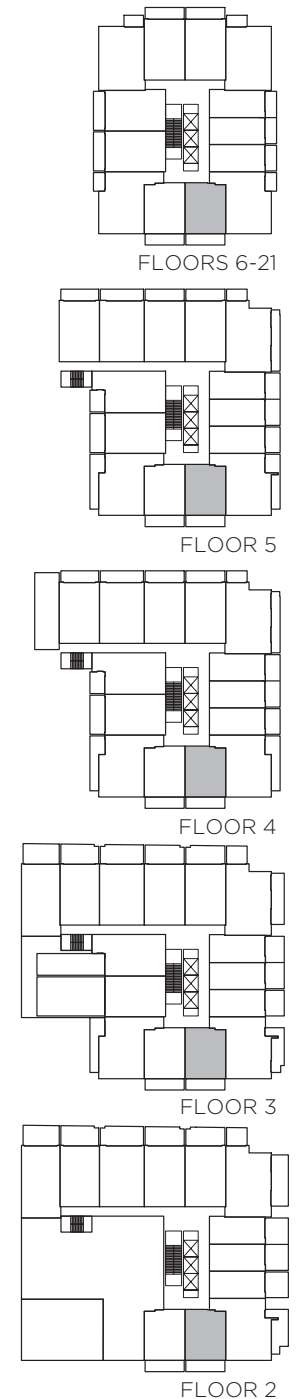

DESIRE

1 BEDROOM + DEN | 1 BATH | 562 SQ. FT. | 106 SQ. FT. BALCONY

COLETARA
DEVELOPMENT

AP_{EX}
CONDOS