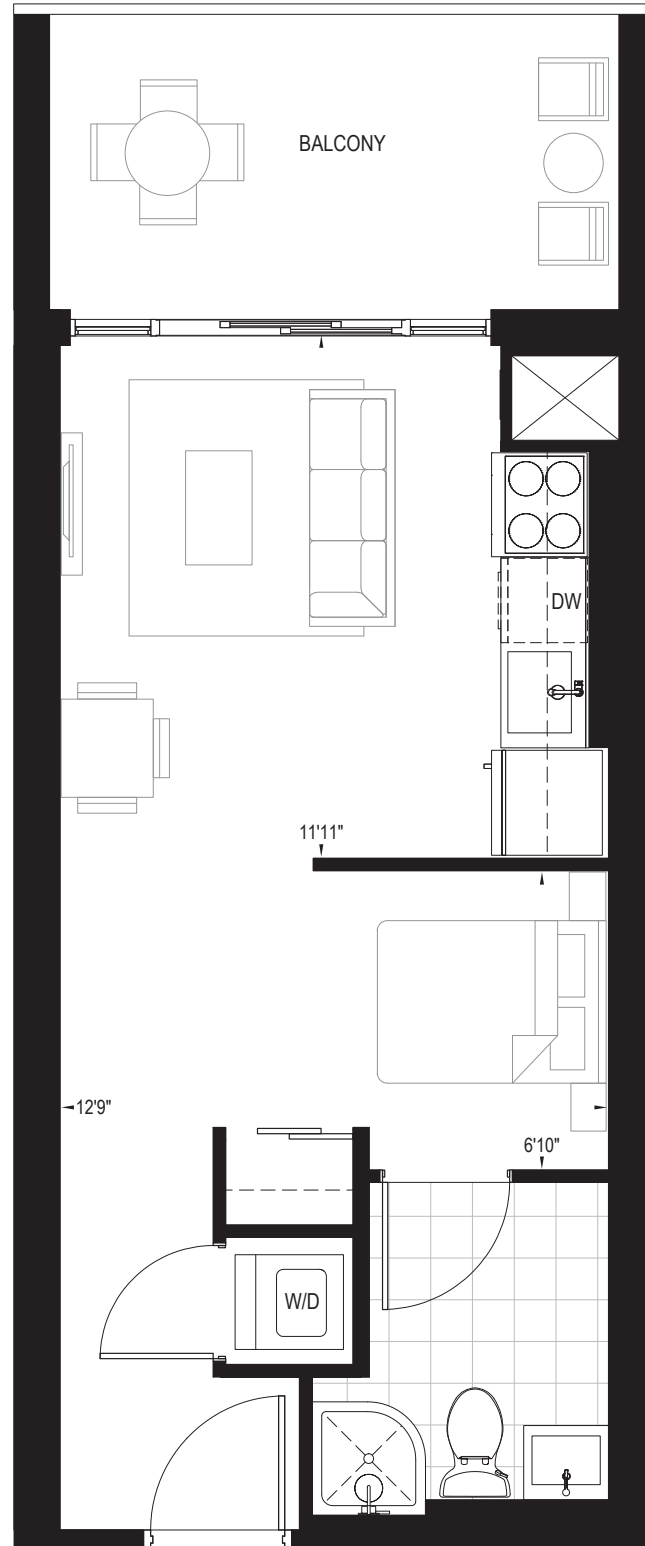

BELIEVE

JR. 1 BEDROOM | 1 BATH | 414 SQ. FT. | 68 SQ. FT. BALCONY

ALTERNATE BALCONIES

161 SQ.FT. BALCONY
SUITES 209 & 310

154 SQ.FT. BALCONY
SUITE 409

100 SQ.FT. BALCONY
SUITE 509

FLOORS 6-10

FLOOR 5

FLOOR 4

FLOOR 3

FLOOR 2

COLETARA
DEVELOPMENT

APEX
CONDOS