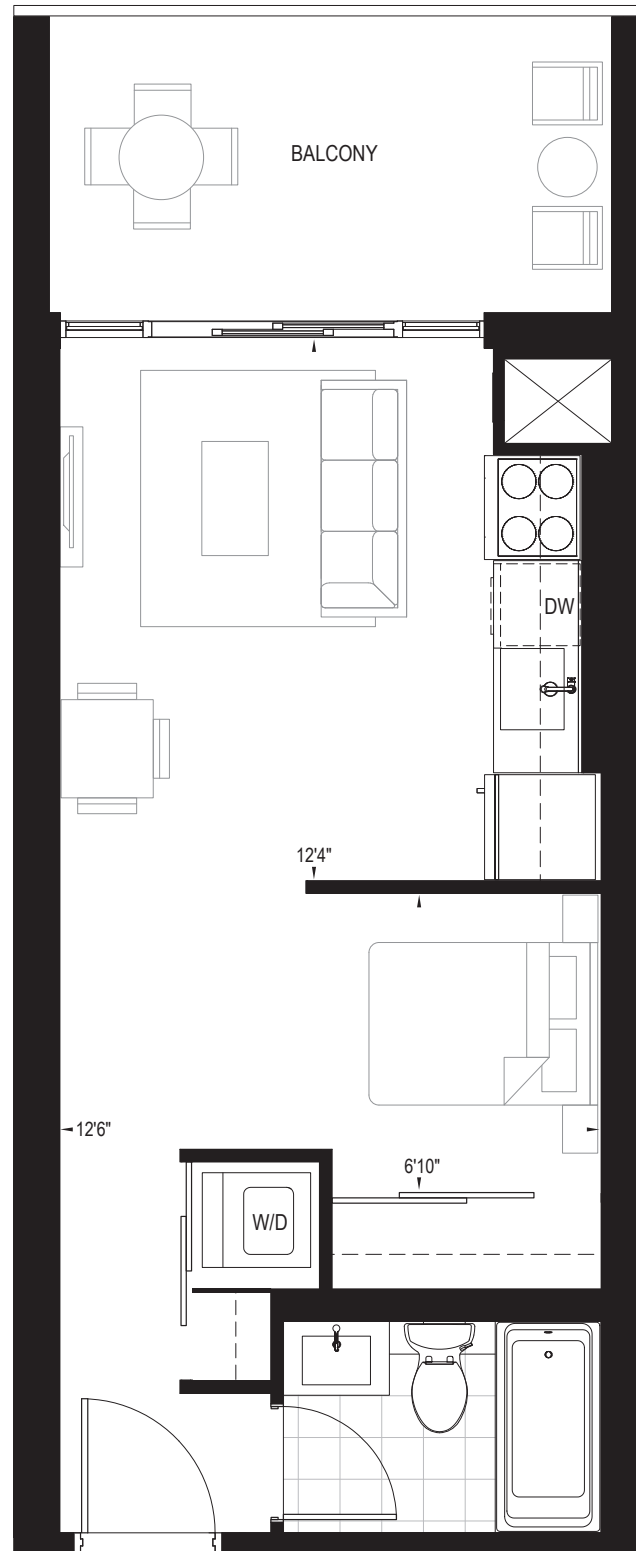

# AMBITION

JR. 1 BEDROOM | 1 BATH | 414 SQ. FT. | 68 SQ. FT. BALCONY