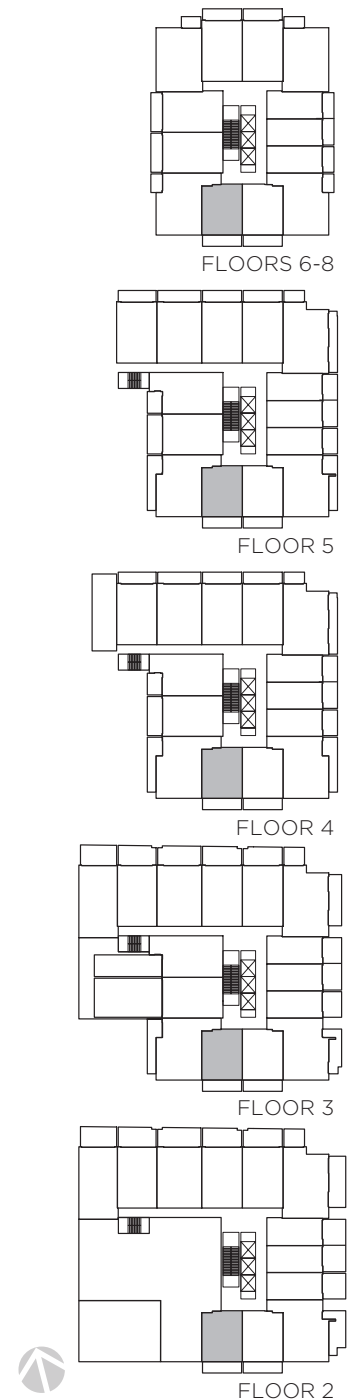

# COURAGE

1 BEDROOM | 1 BATH | 562 SQ. FT. | 106 SQ. FT. BALCONY

**COLETARA**  
DEVELOPMENT

**AP<sub>EX</sub>**  
CONDOS