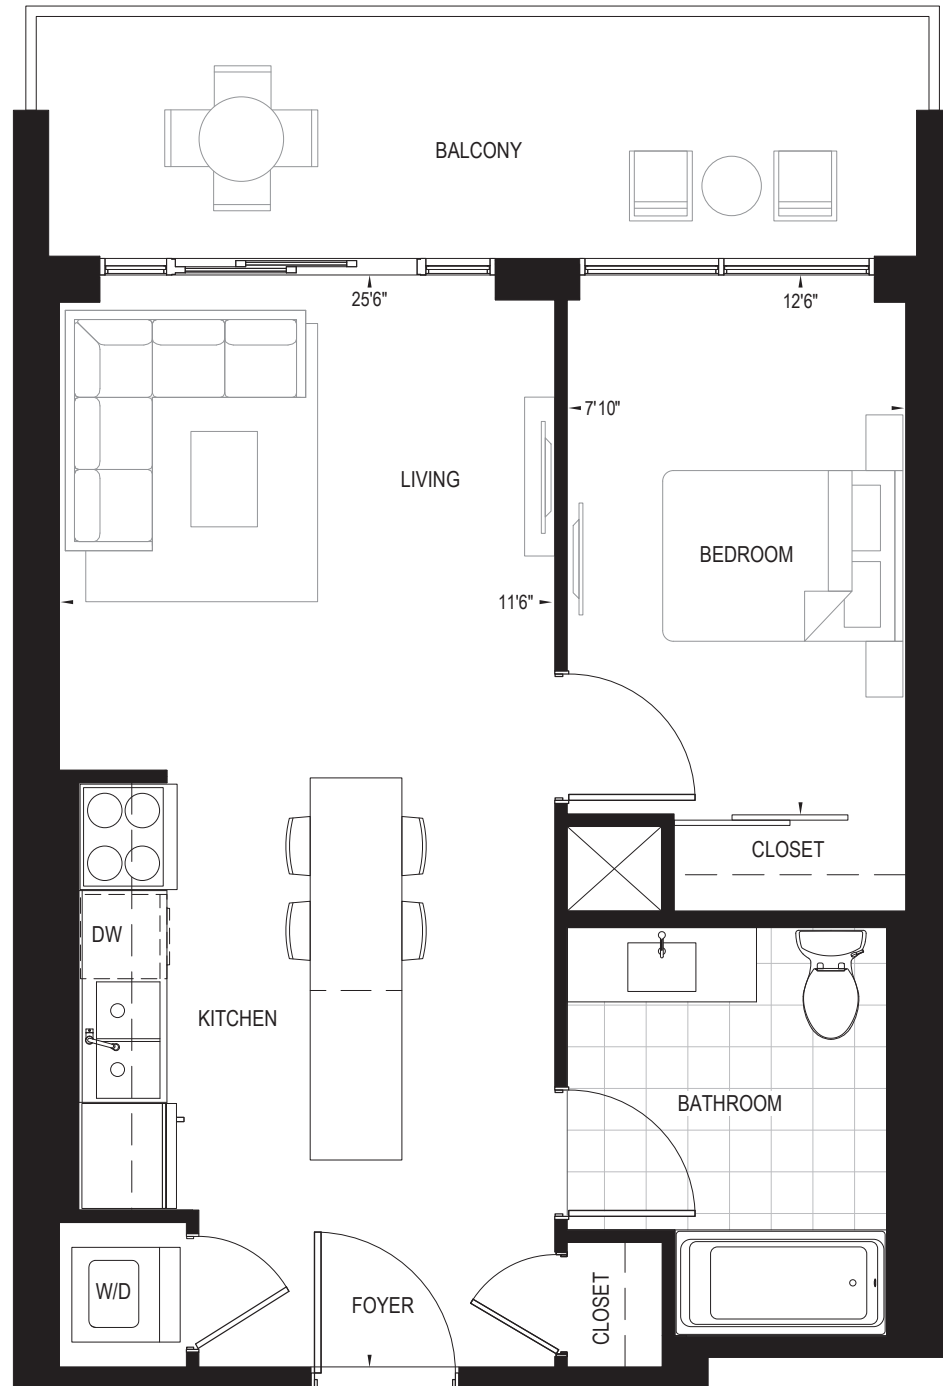

# COURAGE

1 BEDROOM | 1 BATH | 562 SQ. FT. | 106 SQ. FT. BALCONY

**COLETARA**  
DEVELOPMENT

**AP<sub>EX</sub>**  
CONDOS